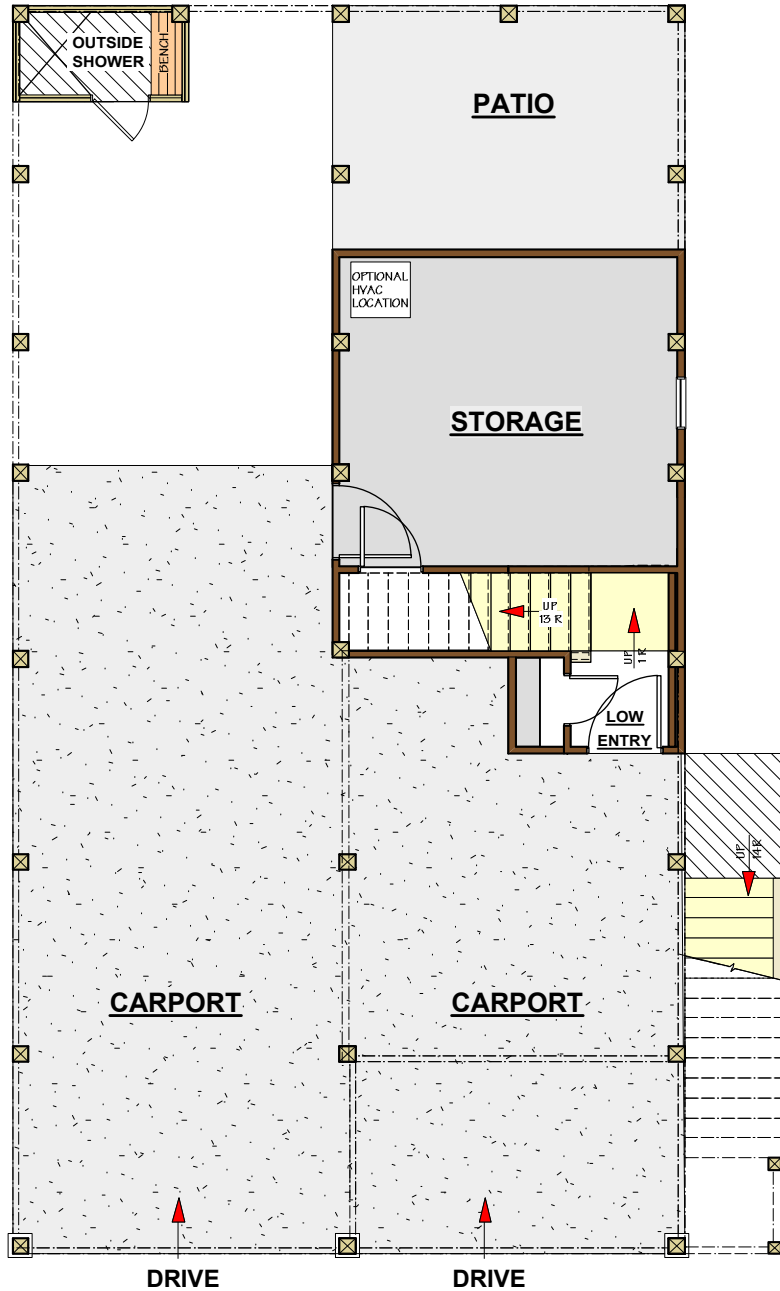

4

OF 7

GROUND FLOOR PLAN

SCALE: 1/8" = 1'-0"

COPYRIGHT © 2016 BY:
FLOREZ DESIGN STUDIOS, INC.

FLOREZ

DESIGN STUDIOS, INC.

PO Box 170, 9142 Caratoke Highway, Suite C
Point Harbor, NC 27964