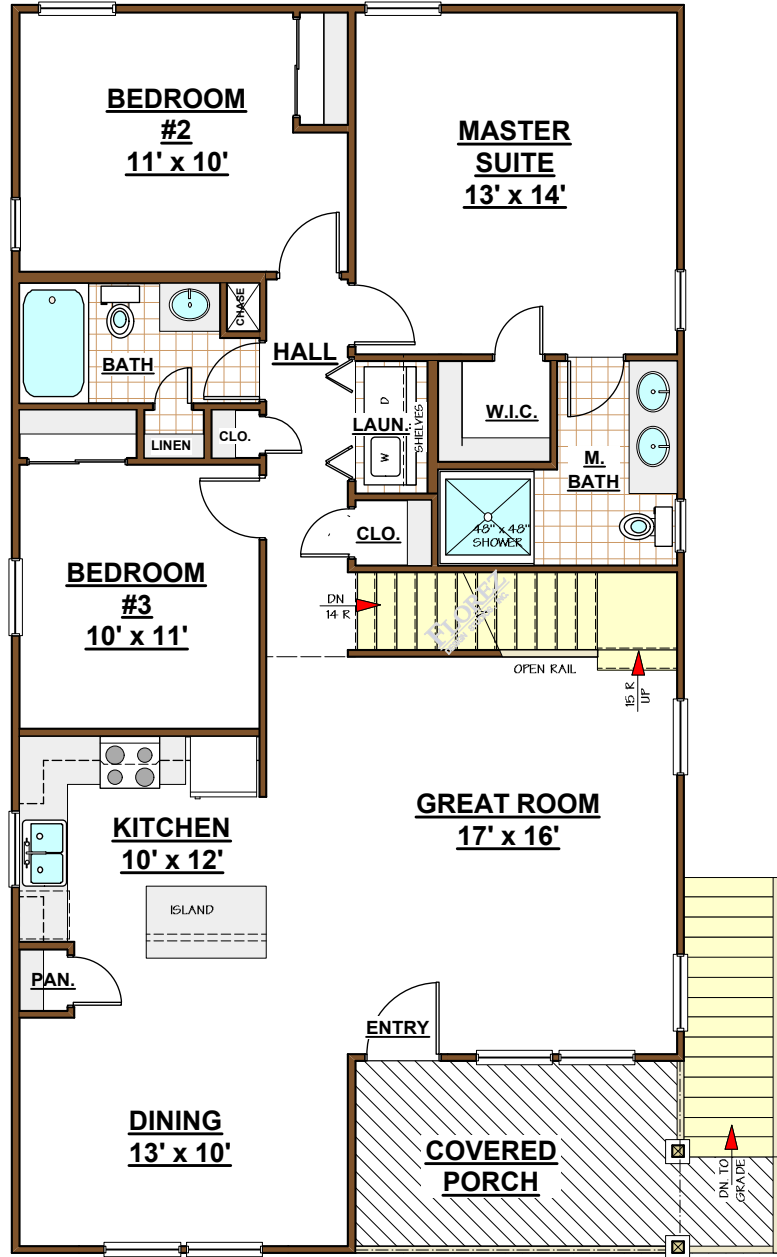

4

OF 7

GROUND FLOOR PLAN

SCALE: 1/8" = 1'-0"

COPYRIGHT © 2016 BY:
FLOREZ DESIGN STUDIOS, INC.

FLOREZ

DESIGN STUDIOS, INC.

PO Box 170, 9142 Caratoke Highway, Suite C
Point Harbor, NC 27964

SHEET NO.

5

OF 7

FIRST FLOOR PLAN

SCALE: 1/8" = 1'-0"

COPYRIGHT © 2016 BY:
FLOREZ DESIGN STUDIOS, INC.

FLOREZ

DESIGN STUDIOS, INC.