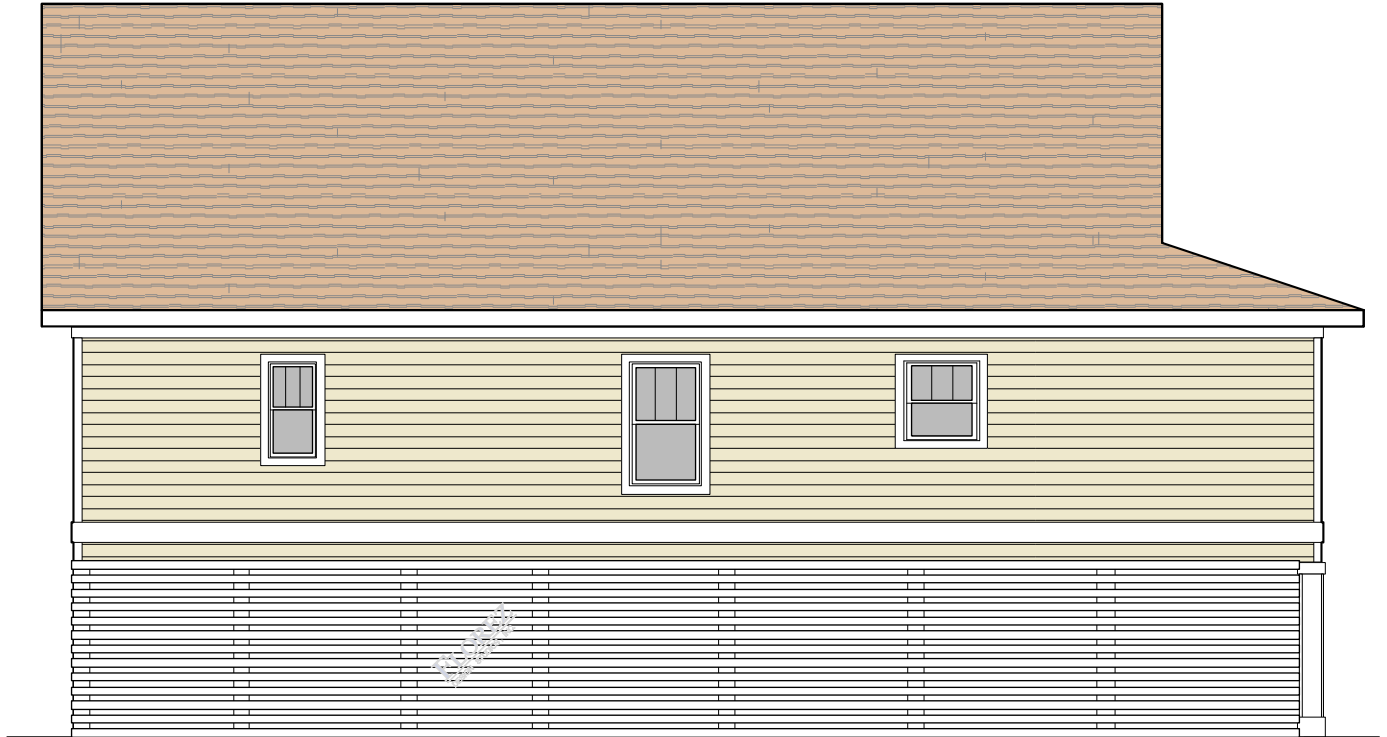

FRONT ELEVATION

SCALE: 1/8" = 1'-0"

COPYRIGHT © 2016 BY:
FLOREZ DESIGN STUDIOS, INC.

FLOREZ

DESIGN STUDIOS, INC.

PO Box 170, 9142 Caratoke Highway, Suite C
Point Harbor, NC 27964

Tel: 252-491-8000 Fax: 252-491-9975

Email: florezdesignstudios@gmail.com
www.florezdesignstudios.com

Bay Breeze Cottage

SP#15-250

DRAWN BY:
C.N. , B.D.

DATE:
Mar. 8, 2016

SHEET NO.

1

OF 7

LEFT SIDE ELEVATION

SCALE: 1/8" = 1'-0"

COPYRIGHT © 2016 BY:
FLOREZ DESIGN STUDIOS, INC.

FLOREZ

DESIGN STUDIOS, INC.

PO Box 170, 9142 Caratoke Highway, Suite C
Point Harbor, NC 27964

Tel: 252-491-8000 Fax: 252-491-9975